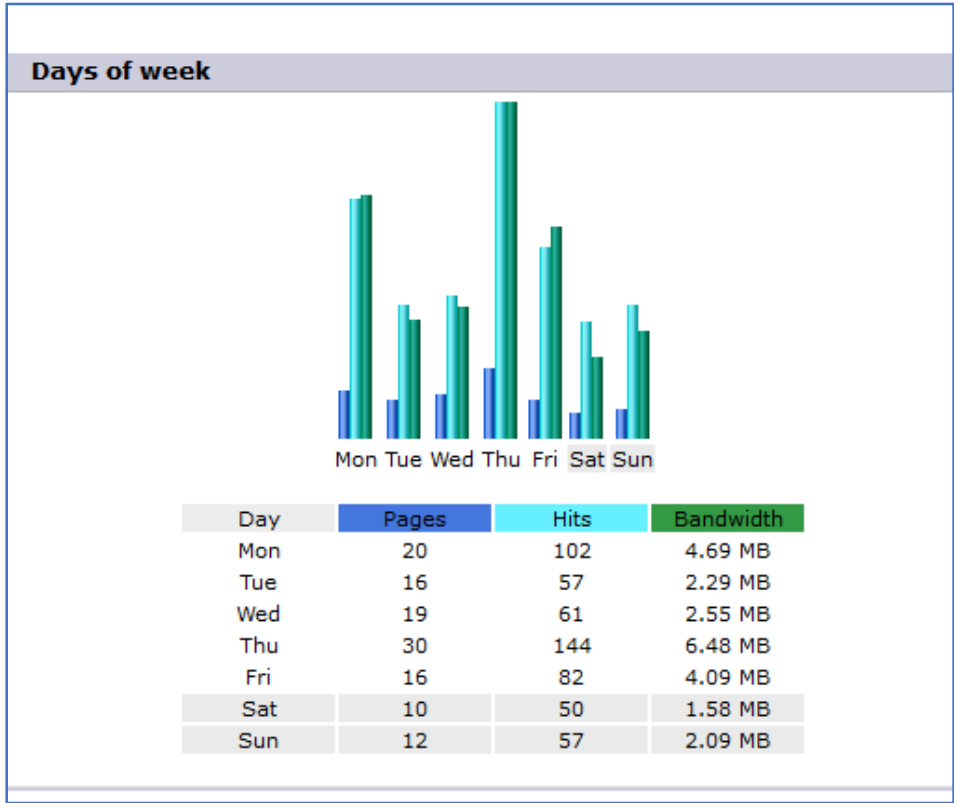

Summary				
Reported period	Month Feb 2019			
First visit	01 Feb 2019 - 00:47			
Last visit	27 Feb 2019 - 22:30			
	Unique visitors	Number of visits	Pages	Hits
Viewed traffic *	214	396 (1.85 visits/visitor)	1,004 (2.53 Pages/Visit)	6,783 (17.12 Hits/Visit)
Not viewed traffic *			1,205	4,920

\* Not viewed traffic includes traffic generated by robots, worms, or replies with special HTTP status codes.

**Locales (Top 25) - Full list**

Locales		Pages	Hits	Bandwidth
South Africa	za	165	1,252	54.19 MB
United States	us	163	519	19.99 MB
Italy	it	50	51	706.46 KB
Germany	de	30	267	18.53 MB
Russian Federation	ru	28	28	308.34 KB
China	cn	17	56	1.46 MB
Canada	ca	14	14	151.10 KB
Great Britain	gb	13	41	1.24 MB
Ukraine	ua	12	12	116.08 KB
Nigeria	ng	12	12	135.86 KB
France	fr	10	10	110.11 KB
Seychelles	sc	7	40	1.47 MB
European country	eu	6	6	64.14 KB
Liberia	lr	6	73	2.98 MB
South Korea	kr	5	11	453.76 KB
Poland	pl	5	5	48.37 KB
Netherlands	nl	4	4	29.03 KB
Romania	ro	3	3	29.03 KB
Belgium	be	3	34	1.24 MB
Belarus	by	3	3	31.00 KB
Australia	au	2	11	365.08 KB
Mauritius	mu	2	22	762.53 KB
Lebanon	lb	2	2	23.98 KB
Latvia	lv	1	1	9.67 KB
Turkey	tr	1	1	11.99 KB
Others		8	10	2.02 MB