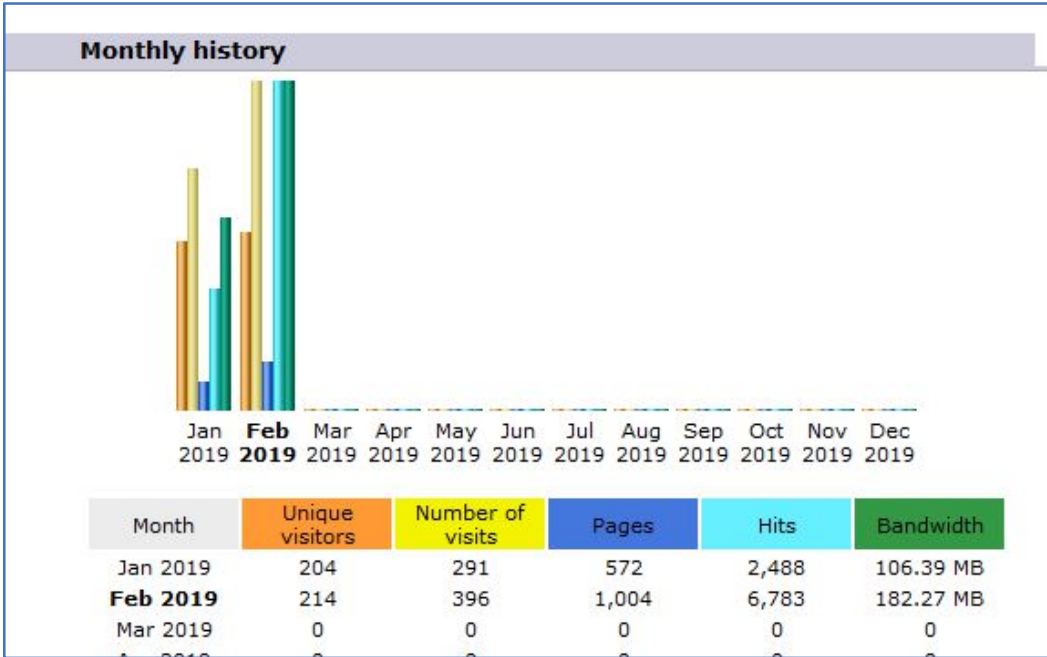

Summary				
Reported period	Month Feb 2019			
First visit	01 Feb 2019 - 00:47			
Last visit	27 Feb 2019 - 22:30			
	Unique visitors	Number of visits	Pages	Hits
Viewed traffic *	214	396 (1.85 visits/visitor)	1,004 (2.53 Pages/Visit)	6,783 (17.12 Hits/Visit)
Not viewed traffic *			1,205	4,920

\* Not viewed traffic includes traffic generated by robots, worms, or replies with special HTTP status codes.

**Locales (Top 25) - Full list**

Locales		Pages	Hits	Bandwidth
South Africa	za	165	1,252	54.19 MB
United States	us	163	519	19.99 MB
Italy	it	50	51	706.46 KB
Germany	de	30	267	18.53 MB
Russian Federation	ru	28	28	308.34 KB
China	cn	17	56	1.46 MB
Canada	ca	14	14	151.10 KB
Great Britain	gb	13	41	1.24 MB
Ukraine	ua	12	12	116.08 KB
Nigeria	ng	12	12	135.86 KB
France	fr	10	10	110.11 KB
Seychelles	sc	7	40	1.47 MB
European country	eu	6	6	64.14 KB
Liberia	lr	6	73	2.98 MB
South Korea	kr	5	11	453.76 KB
Poland	pl	5	5	48.37 KB
Netherlands	nl	4	4	29.03 KB
Romania	ro	3	3	29.03 KB
Belgium	be	3	34	1.24 MB
Belarus	by	3	3	31.00 KB
Australia	au	2	11	365.08 KB
Mauritius	mu	2	22	762.53 KB
Lebanon	lb	2	2	23.98 KB
Latvia	lv	1	1	9.67 KB
Turkey	tr	1	1	11.99 KB
Others		8	10	2.02 MB