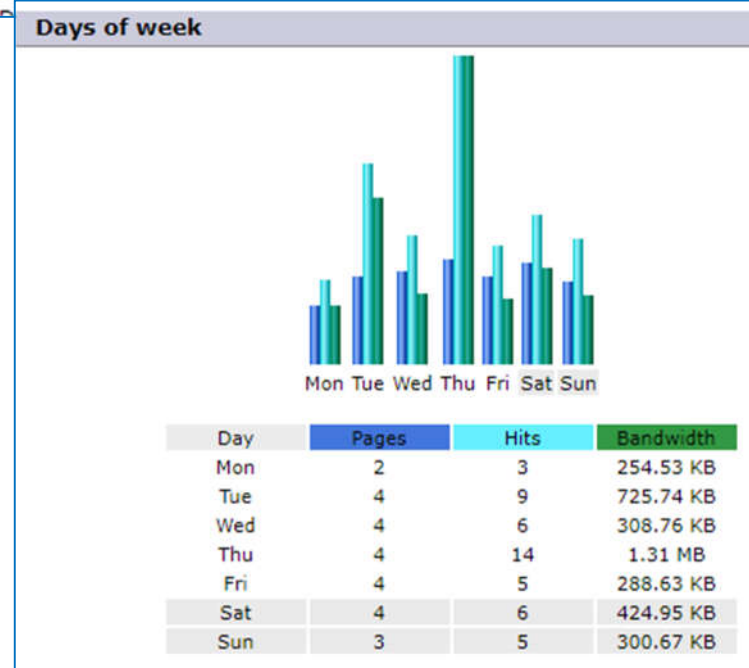

Website Usage Statistics – PERIOD: - Year 2020

Last Update: 13 Dec 2020 - 12:27

Reported period:

Summary				
Reported period	Year 2020			
First visit	01 Jan 2020 - 03:46			
Last visit	13 Dec 2020 - 02:58			
	Unique visitors	Number of visits	Pages	Hits
Viewed traffic *	<= 636 Exact value not available in 'Year' view	953 (1.49 visits/visitor)	1,452 (1.52 Pages/Visit)	2,610 (2.73 Hits/Visit)
Not viewed traffic *			4,104	11,112

Website Usage Statistics – PERIOD: - Year 2020

Day	Number of visits	Pages	Hits	Bandwidth
01 Dec 2020	1	1	1	12.66 KB
02 Dec 2020	1	1	1	3.34 KB
03 Dec 2020	2	3	11	2.29 MB
04 Dec 2020	1	1	3	1.02 MB
05 Dec 2020	4	4	6	288.61 KB
06 Dec 2020	2	7	13	72.44 KB
07 Dec 2020	4	4	4	74.86 KB
08 Dec 2020	1	2	2	30.55 KB
09 Dec 2020	3	5	26	1.34 MB
10 Dec 2020	1	1	1	11.92 KB
11 Dec 2020	4	5	5	23.80 KB
12 Dec 2020	1	1	2	525.21 KB
13 Dec 2020	1	1	1	0
14 Dec 2020	0	0	0	0