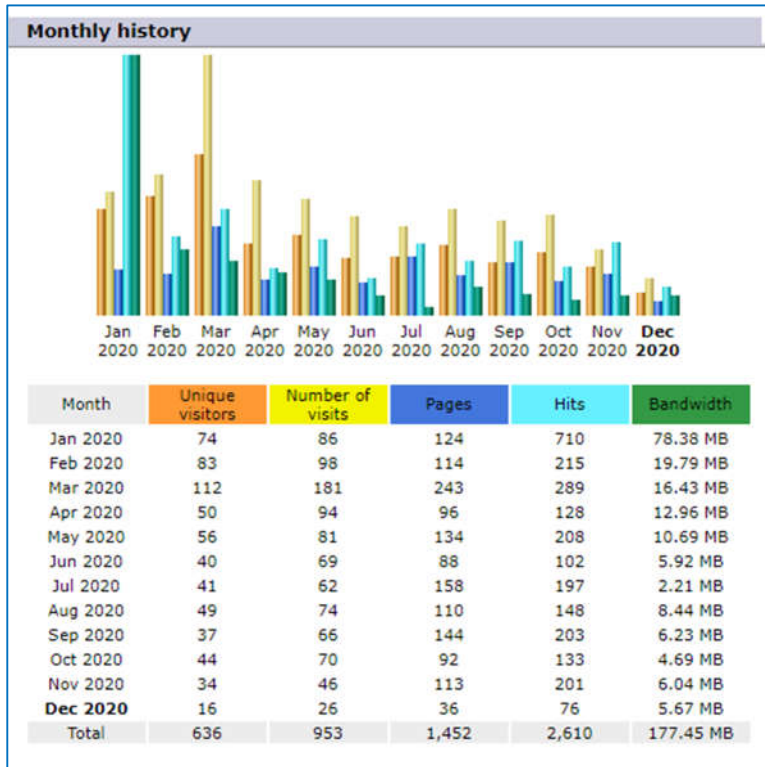

Website Usage Statistics – PERIOD: - Year 2020

Last Update: 13 Dec 2020 - 12:27

Reported period:

Summary				
Reported period	Year 2020			
First visit	01 Jan 2020 - 03:46			
Last visit	13 Dec 2020 - 02:58			
	Unique visitors	Number of visits	Pages	Hits
Viewed traffic *	<= 636 Exact value not available in 'Year' view	953 (1.49 visits/visitor)	1,452 (1.52 Pages/Visit)	2,610 (2.73 Hits/Visit)
Not viewed traffic *			4,104	11,112

Locales (Top 25) - Full list					
Locales		Pages	Hits	Bandwidth	
United States	us	612	1,509	100.04 MB	
Germany	de	234	251	4.39 MB	
China	cn	227	274	12.83 MB	
Russian Federation	ru	102	105	2.07 MB	
Great Britain	gb	68	90	6.04 MB	
South Africa	za	54	143	21.85 MB	
France	fr	35	40	3.54 MB	
Canada	ca	34	47	905.09 KB	
Netherlands	nl	26	26	919.98 KB	
India	in	8	9	182.59 KB	
Australia	au	7	8	1.46 MB	
Chile	cl	6	6	72.34 KB	
Brazil	br	6	9	1.37 MB	
Venezuela	ve	4	4	47.98 KB	
Italy	it	3	6	2.87 MB	
Turkey	tr	3	3	18.13 KB	

Website Usage Statistics – PERIOD: - Year 2020

Day	Number of visits	Pages	Hits	Bandwidth
01 Dec 2020	1	1	1	12.66 KB
02 Dec 2020	1	1	1	3.34 KB
03 Dec 2020	2	3	11	2.29 MB
04 Dec 2020	1	1	3	1.02 MB
05 Dec 2020	4	4	6	288.61 KB
06 Dec 2020	2	7	13	72.44 KB
07 Dec 2020	4	4	4	74.86 KB
08 Dec 2020	1	2	2	30.55 KB
09 Dec 2020	3	5	26	1.34 MB
10 Dec 2020	1	1	1	11.92 KB
11 Dec 2020	4	5	5	23.80 KB
12 Dec 2020	1	1	2	525.21 KB
13 Dec 2020	1	1	1	0
14 Dec 2020	0	0	0	0