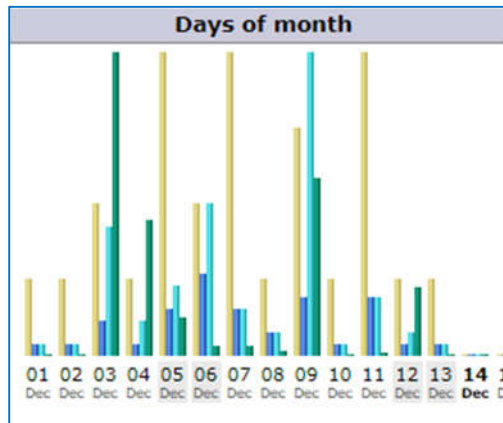

Website Usage Statistics – PERIOD: - Year 2020

Last Update: 13 Dec 2020 - 12:27

Reported period:

Summary				
Reported period	Year 2020			
First visit	01 Jan 2020 - 03:46			
Last visit	13 Dec 2020 - 02:58			
	Unique visitors	Number of visits	Pages	Hits
Viewed traffic *	<= 636 Exact value not available in 'Year' view	953 (1.49 visits/visitor)	1,452 (1.52 Pages/Visit)	2,610 (2.73 Hits/Visit)
Not viewed traffic *			4,104	11,112

Website Usage Statistics – PERIOD: - Year 2020

Day	Number of visits	Pages	Hits	Bandwidth
01 Dec 2020	1	1	1	12.66 KB
02 Dec 2020	1	1	1	3.34 KB
03 Dec 2020	2	3	11	2.29 MB
04 Dec 2020	1	1	3	1.02 MB
05 Dec 2020	4	4	6	288.61 KB
06 Dec 2020	2	7	13	72.44 KB
07 Dec 2020	4	4	4	74.86 KB
08 Dec 2020	1	2	2	30.55 KB
09 Dec 2020	3	5	26	1.34 MB
10 Dec 2020	1	1	1	11.92 KB
11 Dec 2020	4	5	5	23.80 KB
12 Dec 2020	1	1	2	525.21 KB
13 Dec 2020	1	1	1	0
14 Dec 2020	0	0	0	0